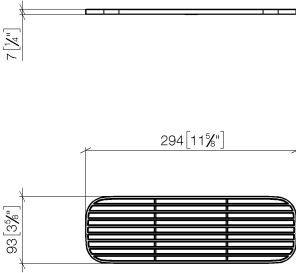

## Grid element - Matte Black

---

82 482 970

- high-quality plastic grid elements
- plastic grid elements

NOTE: Grid elements must be ordered separately.

	Matte Black	82 482 970-33
	Creamy White	82 482 970-51
	Light Grey	82 482 970-52
	Taupe	82 482 970-53

## Grid element - Matte Black

---

82 482 970

mm [inches]

Grid element - Matte Black

---

82 482 970